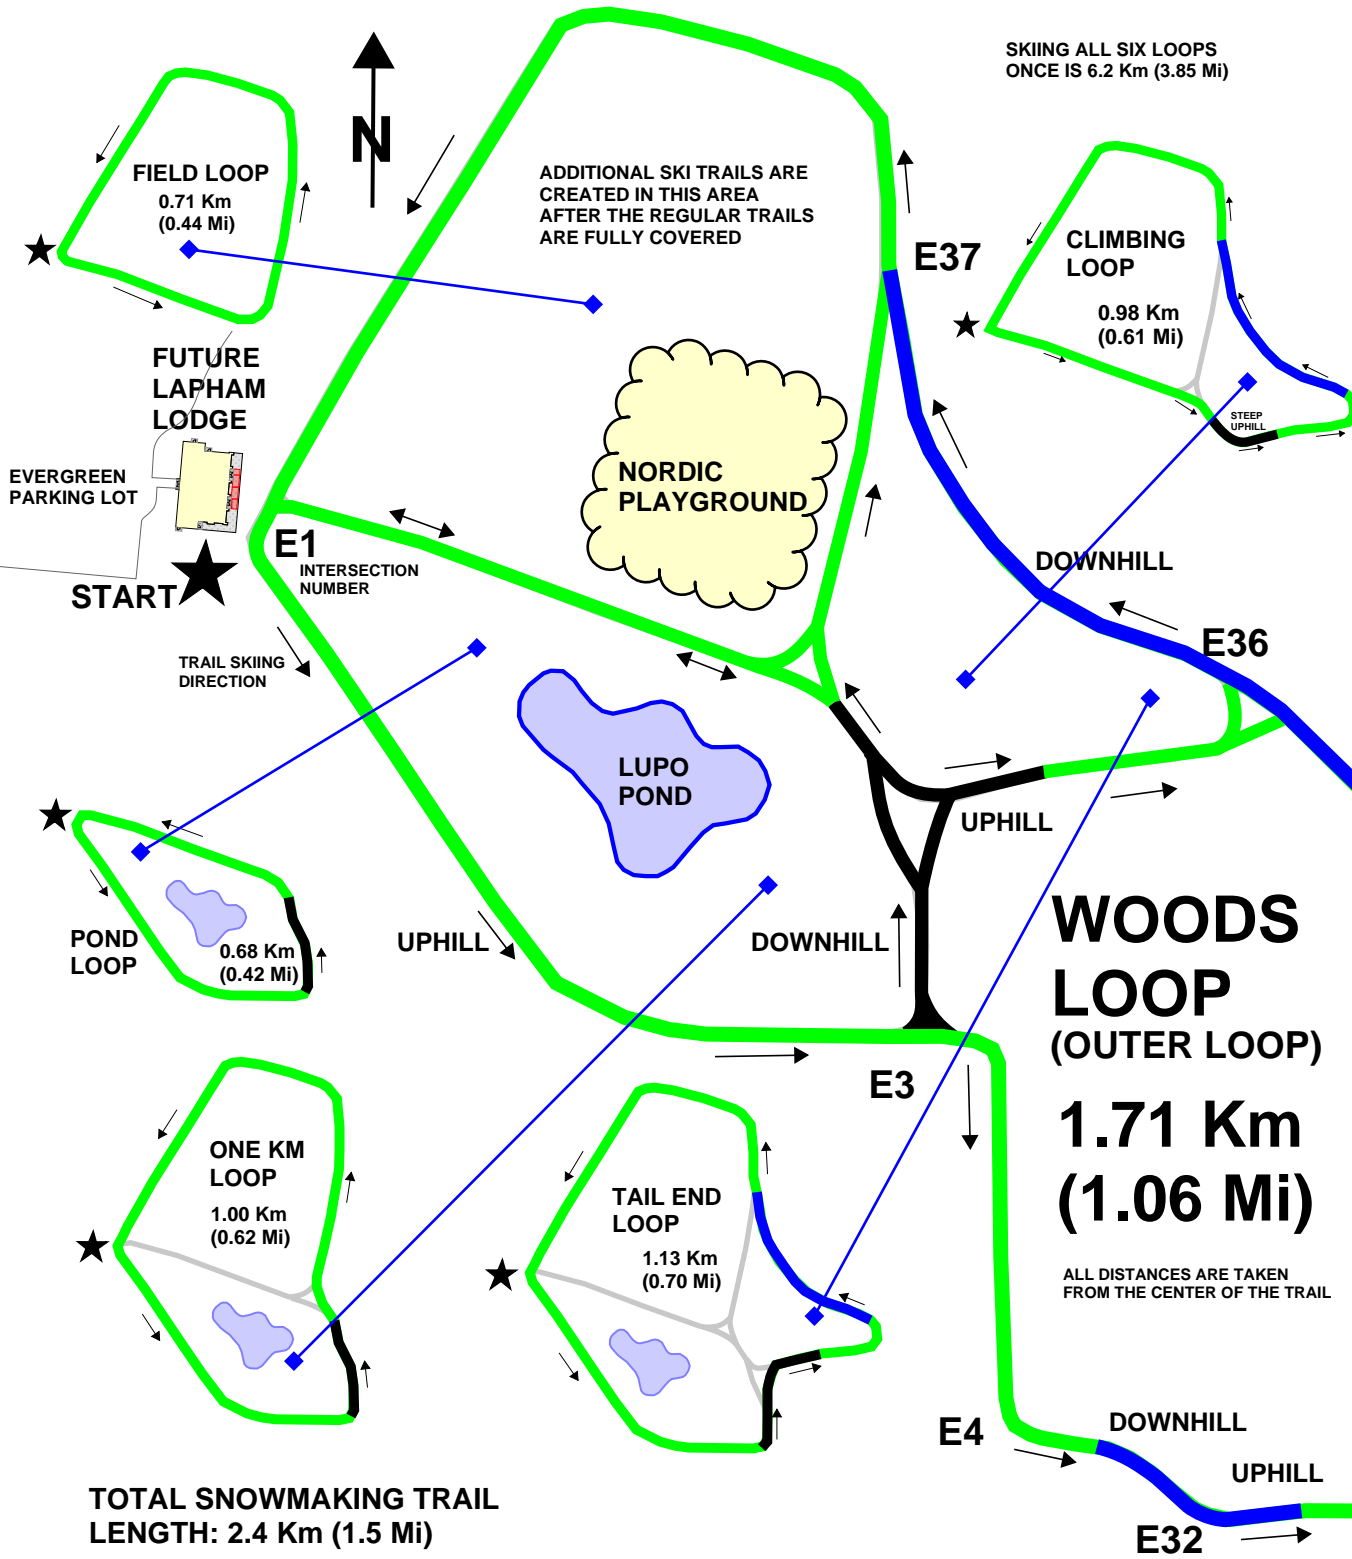

LAPHAM PEAK UNIT
 KETTLE MORaine
 STATE FOREST
 DELAFIELD, WI.

SNOWMAKING TRAILS

LOOPS AND LENGTHS

TRAIL RATINGS

- EASY
- MODERATE
- DIFFICULT

**WOODS LOOP
 (OUTER LOOP)**
**1.71 Km
 (1.06 Mi)**

ALL DISTANCES ARE TAKEN FROM THE CENTER OF THE TRAIL

THE MAPS DEPICT THE CONFIGURATIONS AND LENGTHS FOR SIX LOOPS ON THE SNOWMAKING TRAILS.

EARLY IN THE SEASON, AND DURING SNOWMAKING, LOOPS AND SKIING DIRECTIONS WILL VARY. ALWAYS WATCH FOR SKIERS COMING FROM THE OTHER DIRECTION.

PLEASE STAY A SAFE DISTANCE AWAY FROM GROOMING EQUIPMENT ON THE TRAILS.

LAPHAM PEAK SNOWMAKING IS A COLLABORATION BETWEEN THE FRIENDS OF LAPHAM PEAK AND THE WISCONSIN DNR

MAP BY: FRIENDS OF LAPHAM PEAK

TOTAL SNOWMAKING TRAIL LENGTH: 2.4 Km (1.5 Mi)